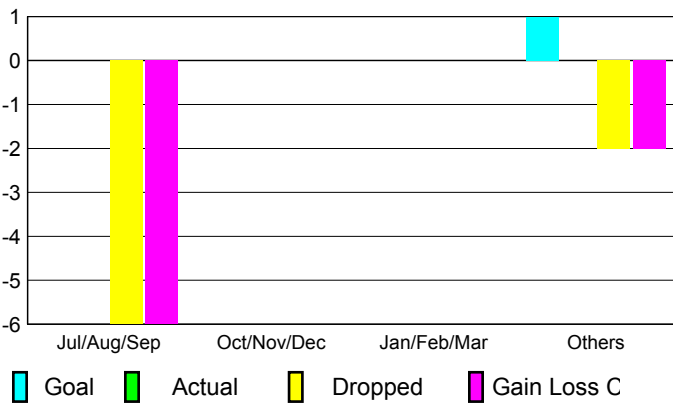

2009-2010 GMT Quarterly Report for District (or Undistricted) **District 335 B**

GMT: **Junichi Takata**

Location: **JAPAN**

GMT CA: **5**

CLUBS

Club Results 2009-2010

Clubs 2008-2009

Month	New Club Goal	Actual New Clubs	Actual Dropped Clubs	Gain/ Loss of Clubs	Gain/ Loss of Clubs
Jul/Aug/Sep	0	0	-6	-6	1
Oct/Nov/Dec	0	0	0	0	0
Jan/Feb/Mar	0	0	0	0	1
Apr/May/June	1	0	-2	-2	1
Totals	1	0	-8	-8	3

Club Results 2009-2010

Goal, New, Dropped, Gain/Loss

Comparison of Club Gain/Loss

Current Year Compared to the Previous Year

YTD Status Quo Clubs 2009-2010

Status Quo Clubs Compared to Status Quo Members

MEMBERSHIP