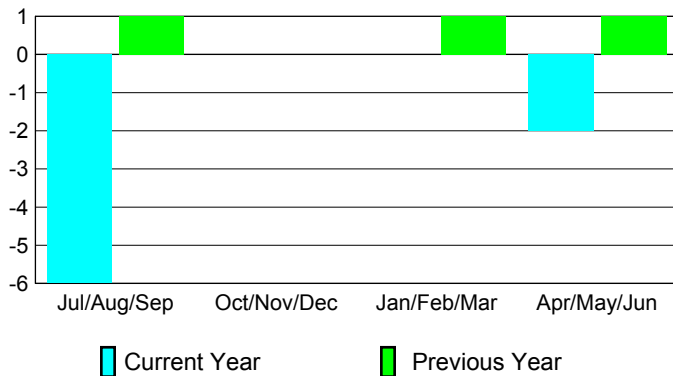

2009-2010 GMT Quarterly Report for District (or Undistricted) **District 335 B**

GMT: **Junichi Takata**

Location: **JAPAN**

GMT CA: **5**

CLUBS

Club Results 2009-2010

Clubs 2008-2009

Month	New Club Goal	Actual New Clubs	Actual Dropped Clubs	Gain/ Loss of Clubs	Gain/ Loss of Clubs
Jul/Aug/Sep	0	0	-6	-6	1
Oct/Nov/Dec	0	0	0	0	0
Jan/Feb/Mar	0	0	0	0	1
Apr/May/June	1	0	-2	-2	1
Totals	1	0	-8	-8	3

Club Results 2009-2010

Goal, New, Dropped, Gain/Loss

Comparison of Club Gain/Loss

Current Year Compared to the Previous Year

YTD Status Quo Clubs 2009-2010

Status Quo Clubs Compared to Status Quo Members

MEMBERSHIP