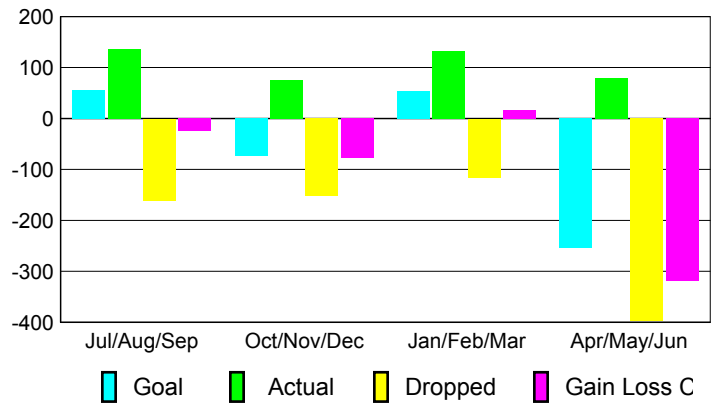

Membership Results 2009-2010

Goal, New, Dropped, Gain/Loss