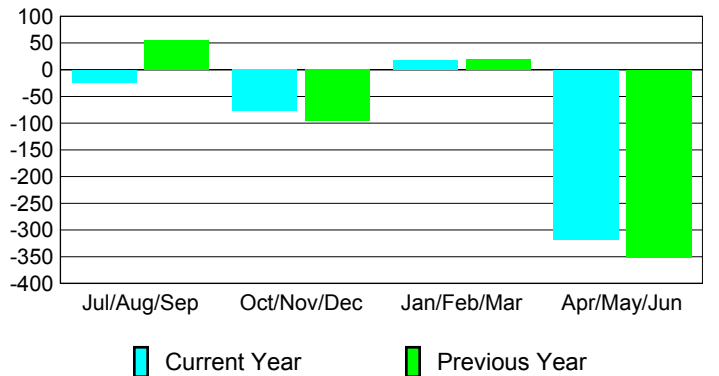

Membership Results 2009-2010

Membership 2008-2009

Month	Net Memb Goal	Actual New Memb	Actual Dropped Memb	Gain/ Loss of Memb	Gain/ Loss of Memb
Jul/Aug/Sep	55	137	-161	-24	55
Oct/Nov/Dec	-74	75	-152	-77	-96
Jan/Feb/Mar	54	133	-116	17	20
Apr/May/June	-254	80	-398	-318	-352
Totals	-219	425	-827	-402	-373

Membership Results 2009-2010

Goal, New, Dropped, Gain/Loss

Comparison of Membership Gain/Loss

Current Year Compared to the Previous Year

Gender Comparison 2009-2010